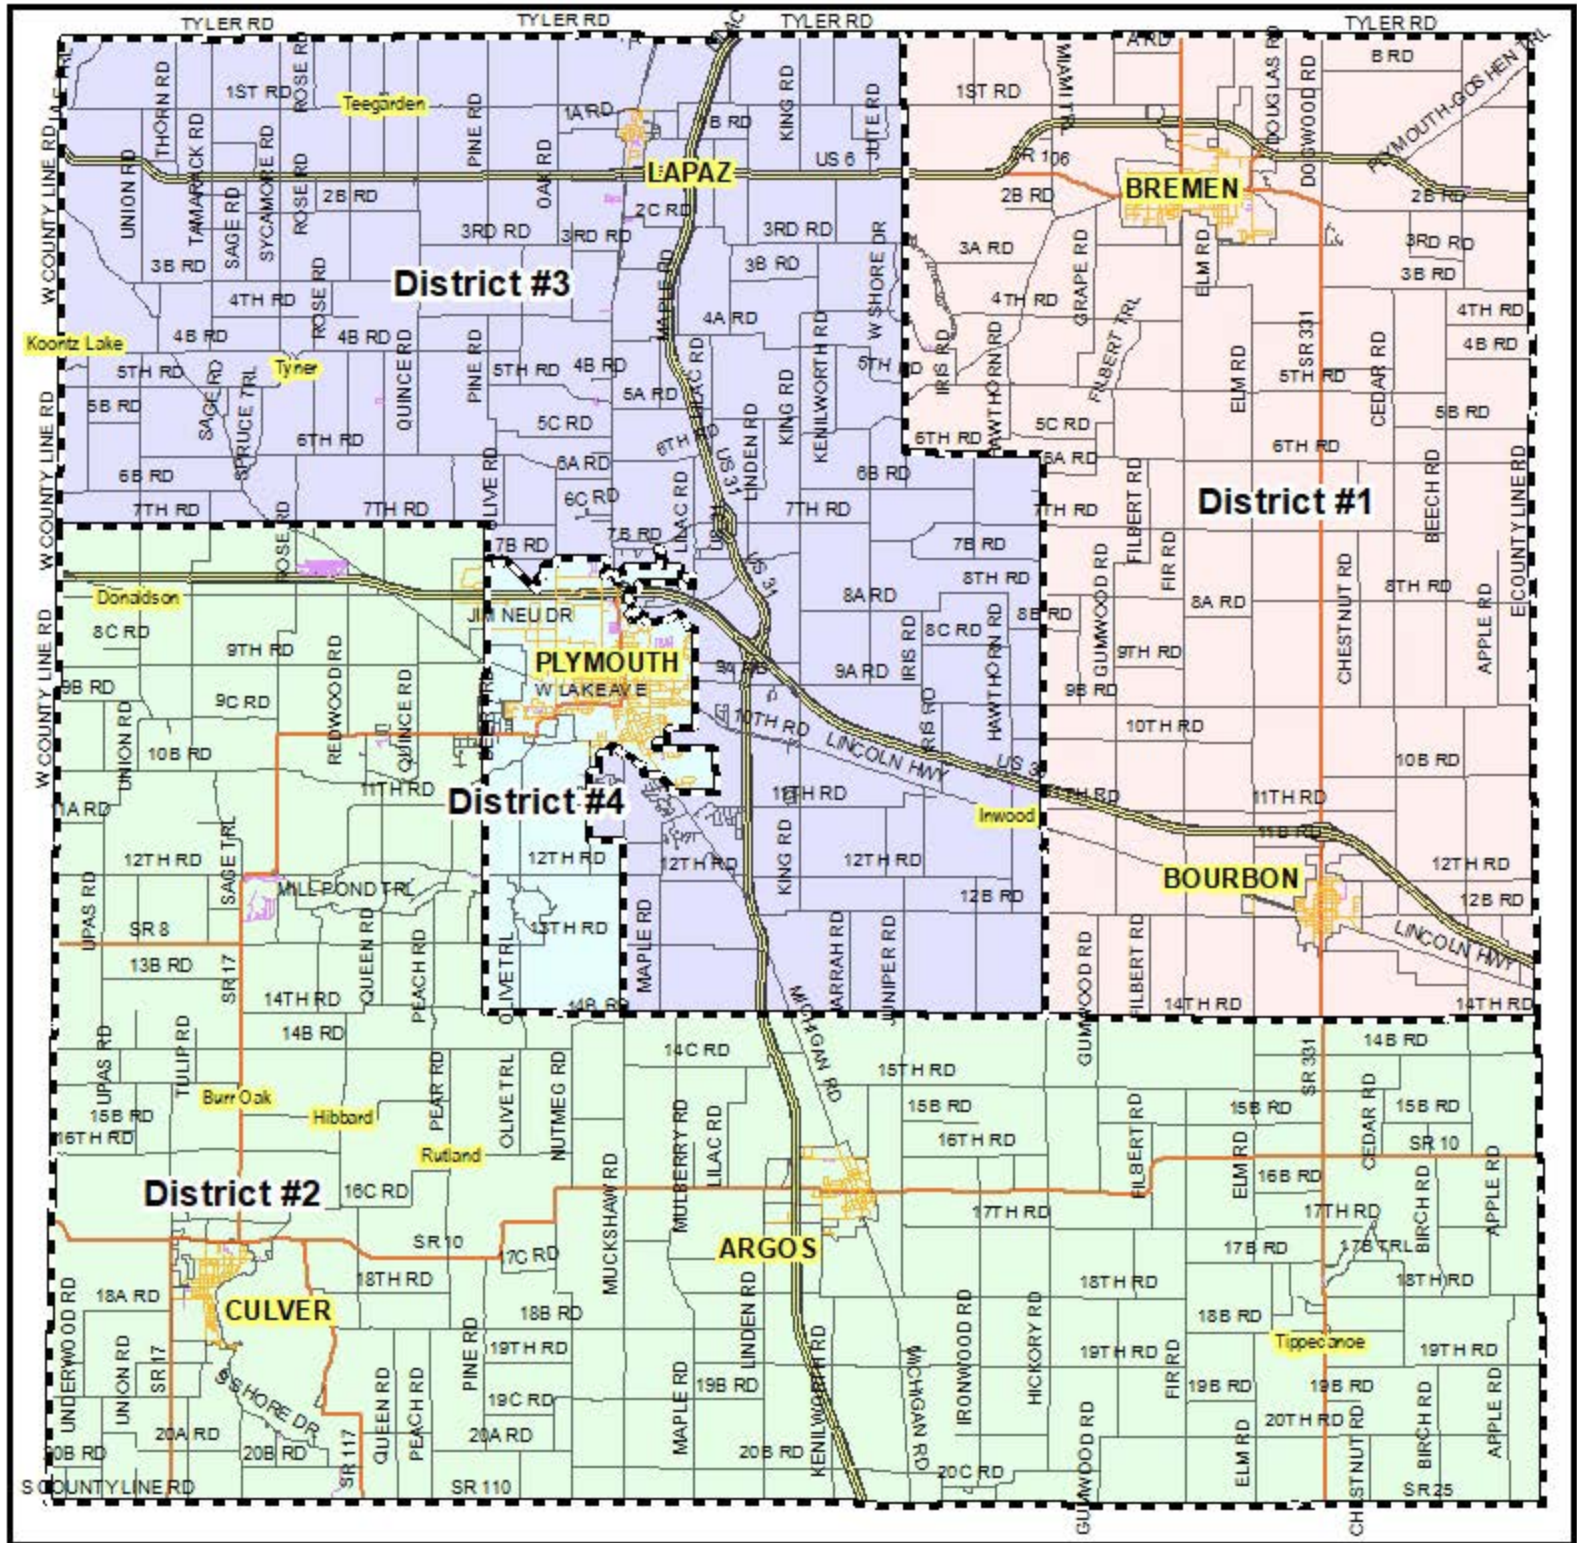

Marshall County Commissioner Districts

Marshall County Digital Data is the property of Marshall County, Indiana. This data has been derived from public records that are constantly undergoing change and is not warranted for content or accuracy. Marshall County cannot be held liable for errors or omissions in the data.

Marshall County Council Districts

Marshall County Digital Data is the property of Marshall County, Indiana. This data has been derived from public records that are constantly undergoing change and is not warranted for content or accuracy. Marshall County cannot be held liable for errors or omissions in the data.