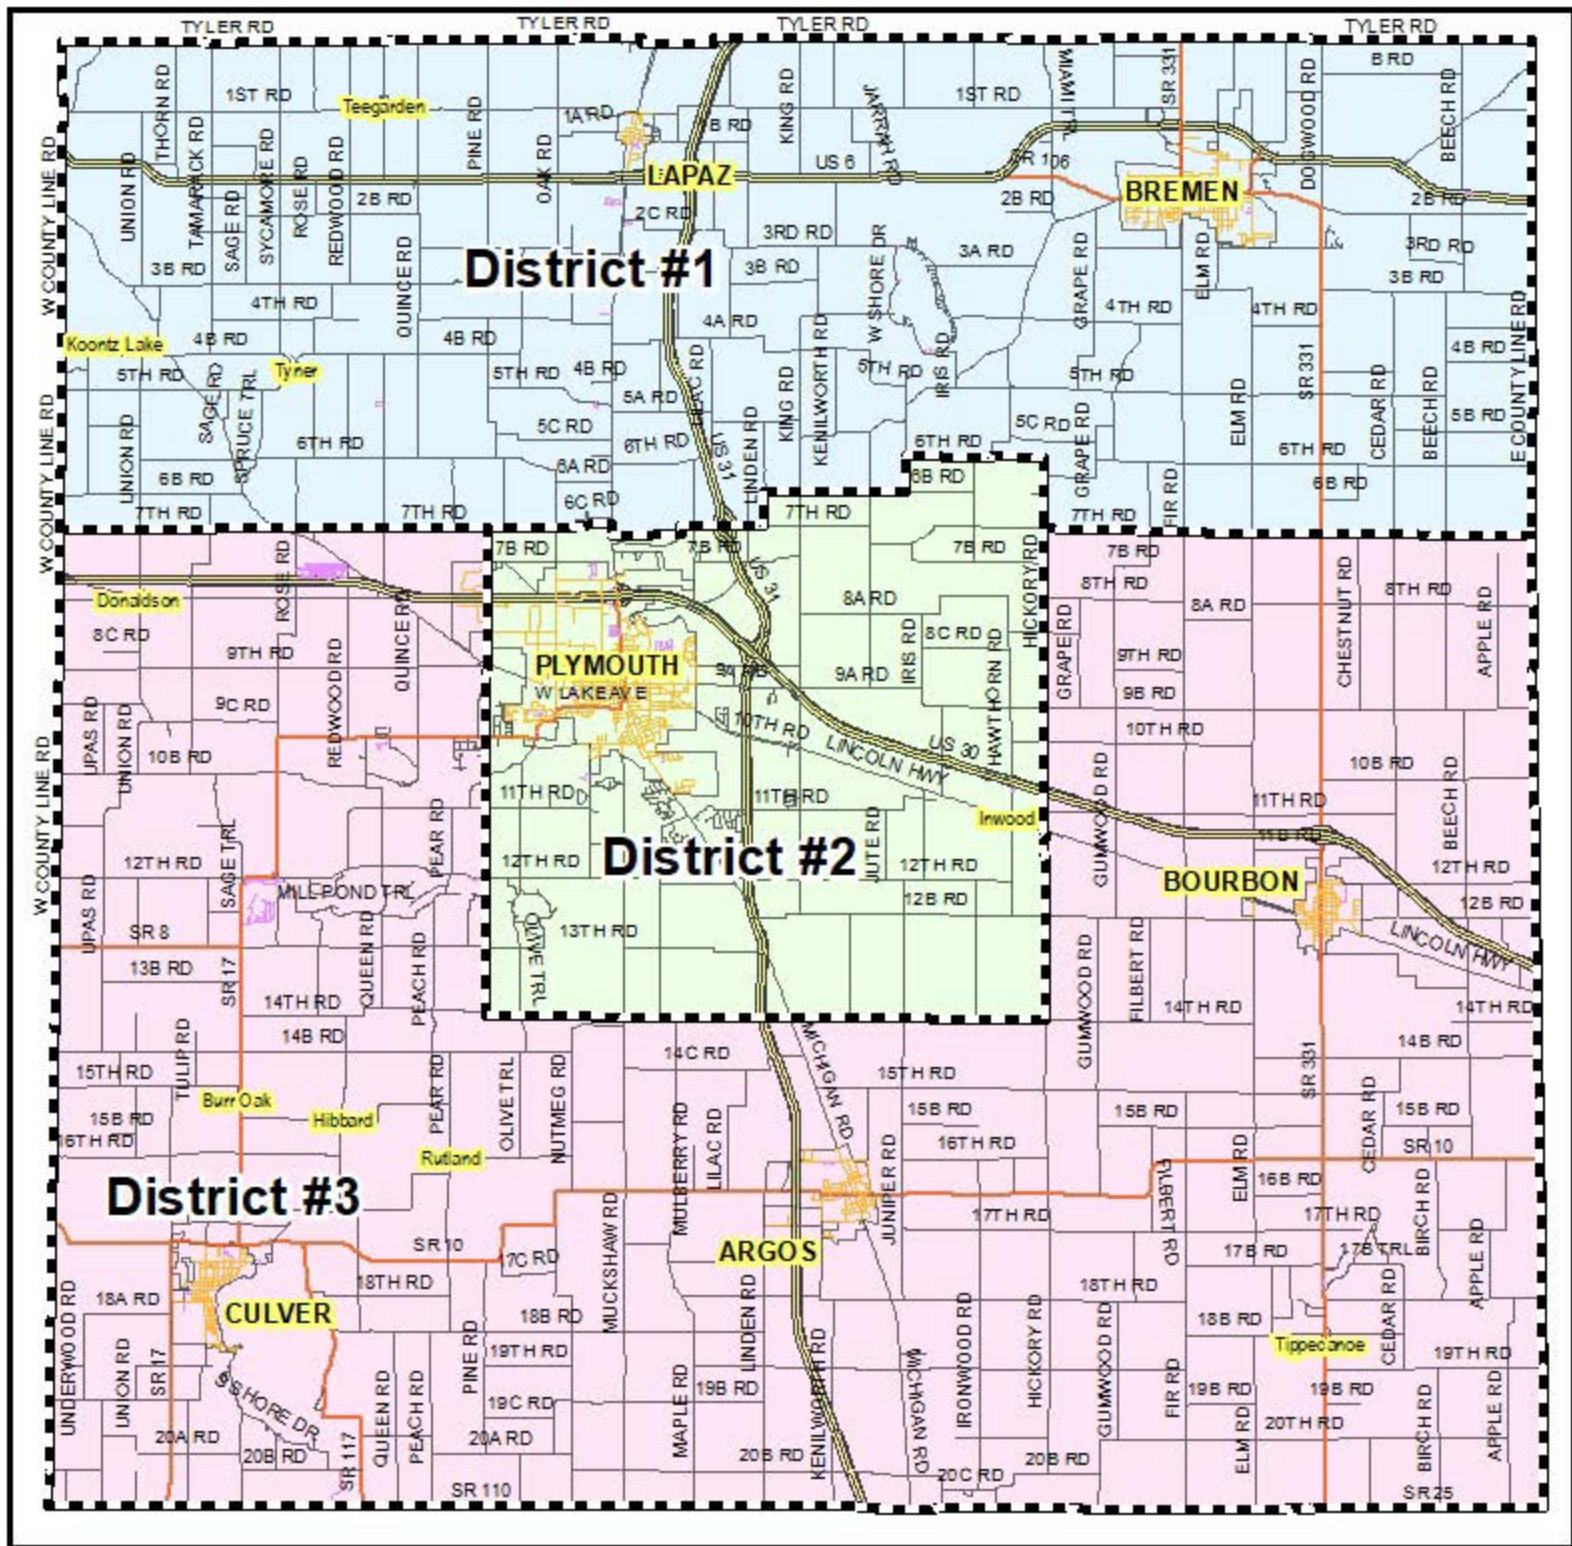

Marshall County Commissioner Districts

Marshall County Digital Data is the property of Marshall County, Indiana. This data has been derived from public records that are constantly undergoing change and is not warranted for content or accuracy. Marshall County cannot be held liable for errors or omissions in the data.

Marshall County Council Districts

Marshall County Digital Data is the property of Marshall County, Indiana. This data has been derived from public records that are constantly undergoing change and is not warranted for content or accuracy. Marshall County cannot be held liable for errors or omissions in the data.